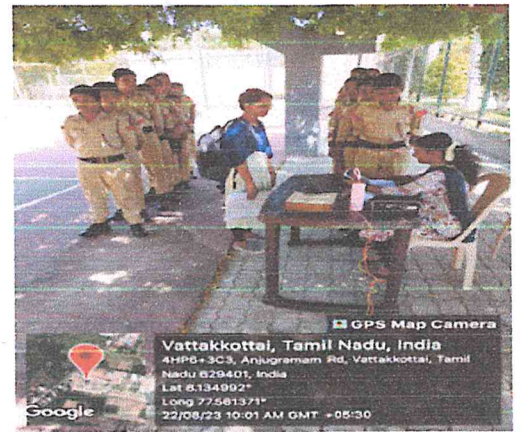

Rajesh
Dr. R. RAJESH
PRINCIPAL
Rohini College of Engineering & Technology
Anjugramam Kanyakumari Main Road,
Palkulam, Variyoor (P.O.) - 629 401
Kanyakumari District, Tamil Nadu.